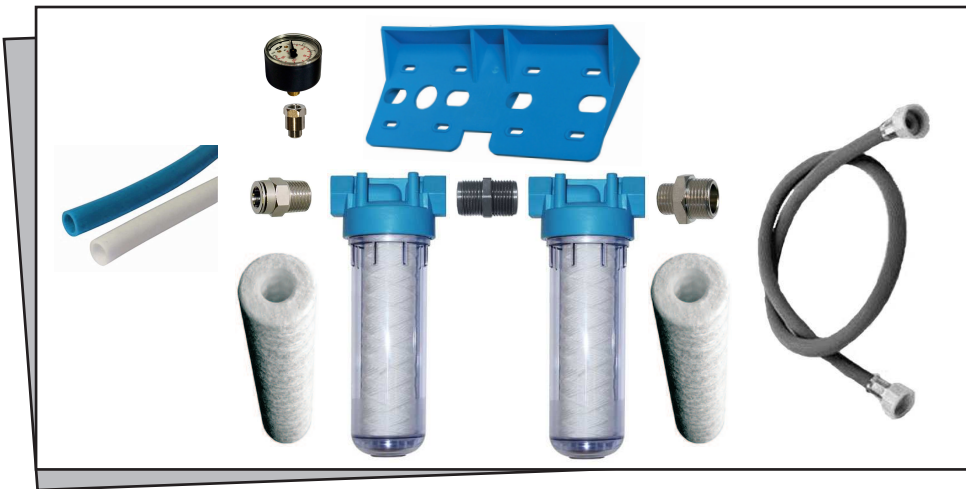

GRUPPO FILTRANTE e ACCESSORI

FILTERS KIT and ACCESSORIES

Kit gruppo filtri con accessori e manometro
2x 9" 1/2 - 5+1 micron IN 3/4F - OUT 10 mm
2x 9"x1/2 Filters KIT with pressure gauge
5+1 micron - IN 3/4F - OUT 10mm

Cod.
EC500005

Cod.	Description
 EC508002	Raccordo diritto 1/2"M-10 ottone Push-in brass connection 1/2"Mx10mm
 EC508001	Niplo 1/2 MM ottone 1/2"MM brass coupling
 EC508007	Riduzione 1/2"M-3/4"M ottone 1/2"M 3/4"M brass coupling
 EC508008	Tubo di carico 3/4"FF 200 cm. Inlet water hose 3/4"FF 200 cm.
 EC508006	Tubo di raccordo alla pompa 10x8 plastico 150 cm. 10x8 plastic hose 150 cm
 EC508009	Dispositivo anticalcare magnetico 3/8" MF Antiscale device 3/8" MF

NEW

Cod.	Description
 EC909091	Staffa portafiltro a parete Double filter wall-bracket
 EC509090	Contenitore per filtro Cartridge container
 EC509001	Filter cartridge 1 micron
 EC509005	Filter cartridge 5 micron
 EC509010	Filter cartridge 10 micron
 EC508010	Manometro 0-12 BAR 1/8" post. Pressure gauge 0-12 BAR
 EC508011	Prolunga 1/8" MF ottone 1/8"MF brass coupling