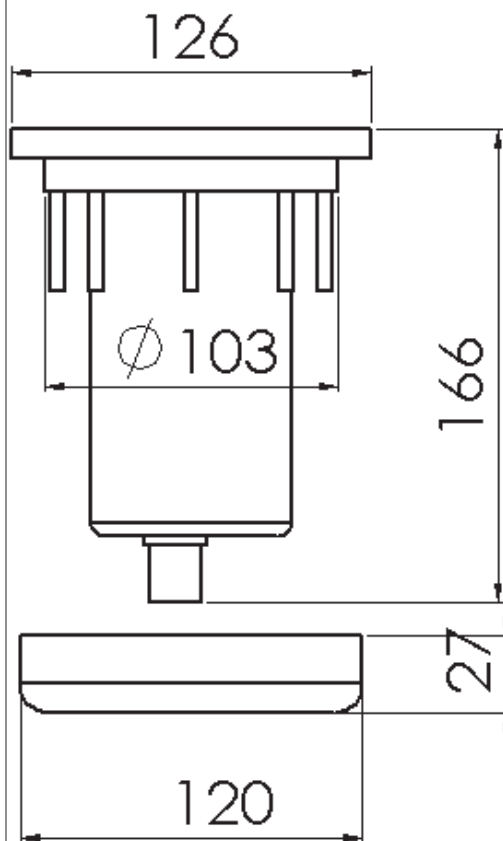

POOL

12 V

Bianco White	Blu Blue	Lampadina Halogen bulb
9250	9350	GU 5,3 12V 50W
9265	9365	GU 5,3 12V 65W

Per installazione dei fari serie SUB in piscine su pareti fino a 2 cm di spessore. È disponibile in materiale plastico bianco o blu. Profondità massima di immersione 2 mt. Cavo standard 2,80 mt.

For installation of SUB series spots in pools with walls until 2 cm thickness. It is available with white or blue plastic body. Maximum depth immersion 2 mt. Standard cable 2,80 mt.

12Vac/dc

IP68 - 2m 0,74 Kg - IK 06

Accessori inclusi
Accessories included