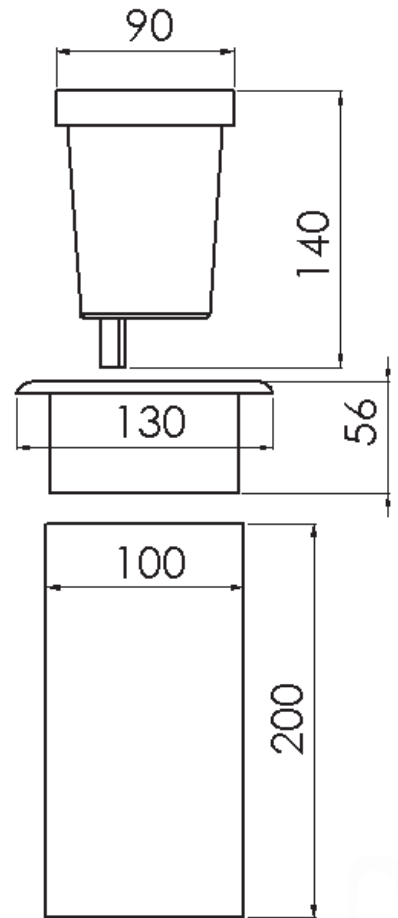

CPGLR / CPGLF

230 V

Nero Black	Cromo Al. grey	Lampadina Lamp
803035	813135	GU 10 230V 35W
803050	813150	GU 10 230V 50W

240 V

Nero Black	Cromo Al. grey	Lampadina Lamp
8030359	8131359	GU 10 240V 35W
8030509	8131509	GU 10 240V 50W

230 V

Nero Black	Cromo Al. grey	Lampadina Lamp
803407	813507	GU 10 230V 7W 6000K
803407W	813507W	GU 10 230V 7W 2700K

240 V

Nero Black	Cromo Al. grey	Lampadina Lamp
8034079	8135079	GU 10 240V 7W 6000K
8034079W	8135079W	GU 10 240V 7W 2700K

Accessorio in termoplastico per l'installazione a muro o a pavimento dei fari della serie GLR. Cavo standard 2,80 mt.

Thermoplastic spot recessed in wall or floor installation includes GLR spot with 2,80 mt of cable.

230-240V ac

IP66 1,83 Kg - IK 06

Accessori inclusi
Accessories included

7 W

NON IDONEI PER INSTALLAZIONI IN AREE SOGGETTE A TRANSITO INTENSO. NOT SUITABLES FOR INSTALLATION IN HEAVY TRAFFIC AREAS.