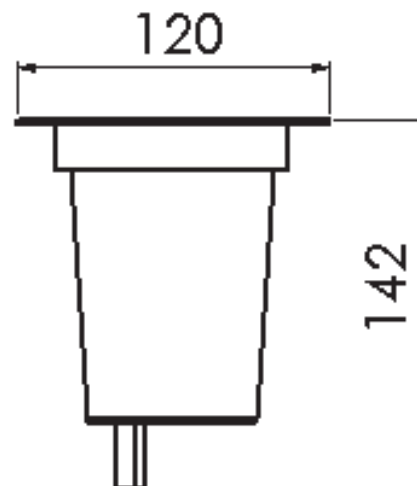

CPX GLF

ROUND

Lucido Burnished	Satinato Satin	Lampadina Lamp
923407	943407	GU 10 230V 7W 6000K
923407W	943407W	GU 10 230V 7W 2700K

SQUARE

Lucido Burnished	Satinato Satin	Lampadina Lamp
923407Q	943407Q	GU 10 230V 7W 6000K
923407WQ	943407WQ	GU 10 230V 7W 2700K

Sistema da incasso con frontale in acciaio inox lucido o satinato per la serie dei fari GLF.

Recessed polished or satin standard finishing stainless steel front bezel for use with GLF spots inclusive of steel in-ground housing.

230V ac

IP67 1,82 Kg - IK 06

Accessori inclusi
Accessories included