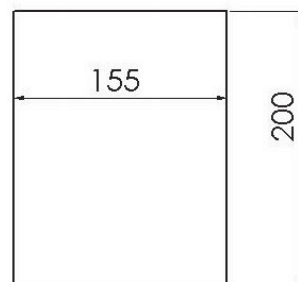

TITANO

Lucido Burnished	Satinato Satiny	Lampadina S111 Lamp S111

4050M	4050MS	50W 12V 24°
4075M	4075MS	75W 12V 24°
40100M	40100MS	100W 12V 24°

Incasso per fari serie PUNTO e PUNTO FLUO con frontale in acciaio inox lucido o satinato, vetro temperato, viteria in inox. Resistente alla temporanea immersione. Cavo standard 2,80 mt.

Recessed for PUNTO and PUNTO FLUO spot series with stainless steel facade burnished or satiny, tempered glass, stainless steel screws. Waterproof spot resisting to temporary submersion. Standard cable 2,80 mt.