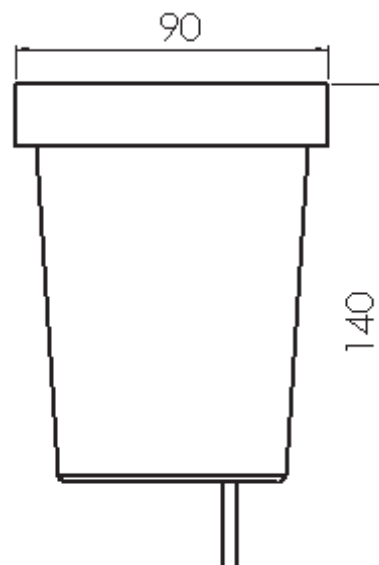

230

Nero Black	Cromo Al. grey	Bianco White	Lampadina inclusa With bulb
20109	21109	22109	GU 5,3 12V 10W
20209	21209	22209	GU 5,3 12V 20W
20359	21359		GU 5,3 12V 35W
20509	21509		GU 5,3 12V 50W

240

Nero Black	Cromo Al. grey	Bianco White	Lampadina inclusa With lamp
2010	2110	2210	GU 5,3 12V 10W
2020	2120	2220	GU 5,3 12V 20W
2035	2135		GU 5,3 12V 35W
2050	2150		GU 5,3 12V 50W

Faro da esterni con corpo in poliammide nero, cromo o bianco, vetro temperato, viteria in inox. Resistente alla temporanea immersione dovuta a forti piogge. Cavo standard 2,80 mt.

Black, "aluminium grey" or white polyamide spot with integral safety transformer complete of tempered glass and stainless steel screws. Resistant to temporary submersion due by heavy rain or temporary flooding. Standard cable 2,80 mt.

230V ac

IP66 1,3 Kg - IK 06

Accessori inclusi
Accessories included

Accessori aggiuntivi
Optional accessories

0010 - Black
0110 - "Al." grey
0210 - White