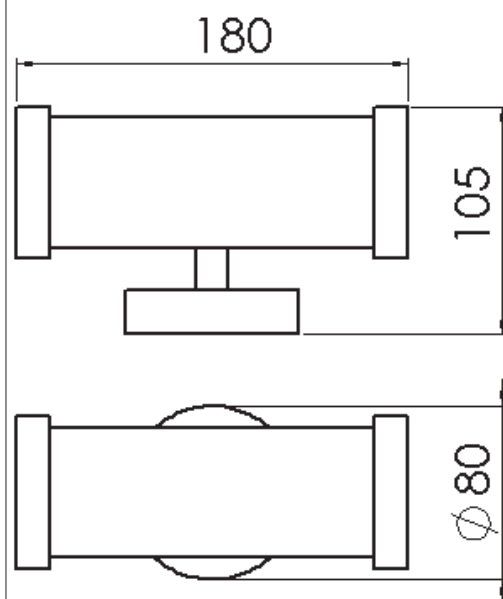

VENTO

Codice Code	Lampadina Lamp
054	2X20W 12V GU 5,3
056	2X50W 12V GU 5,3

Codice Code	Lampadina Lamp
058	2X50W 230V GU 10

Codice Code	Lampadina Lamp
060	2X7W 230V GU 10 2700K
062	2X7W 230V GU10 6000K

Apparecchio in alluminio anticorrosivo satinato brillante per interni o esterni.

Light spot in anticorrosive aluminium with brilliant satiny finishing for indoors and outdoors.

230V ac – IP55

12V ac – IP55