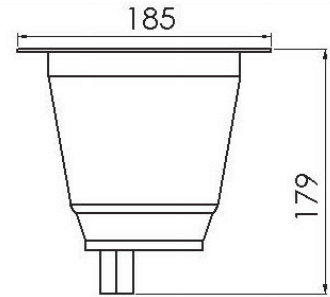

BIG POOL

Incasso per fari con frontale in acciaio inox lucido o satinato. Cavo standard 2,80 mt.

Recessed for spot with stainless steel facade burnished or satin. Standard cable 2,80 mt.

**Nero
Black**

**Cromo
Al. grey**