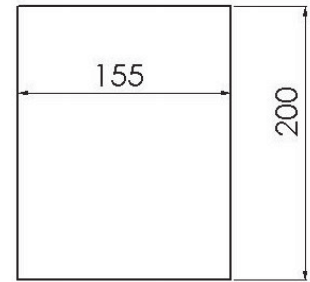

BIG POOL

Incasso per fari con frontale in acciaio inox lucido o satinato. Cavo standard 2,80 mt.

Recessed for spot with stainless steel facade burnished or satin. Standard cable 2,80 mt.

**Nero
Black**

**Cromo
Al. grey**