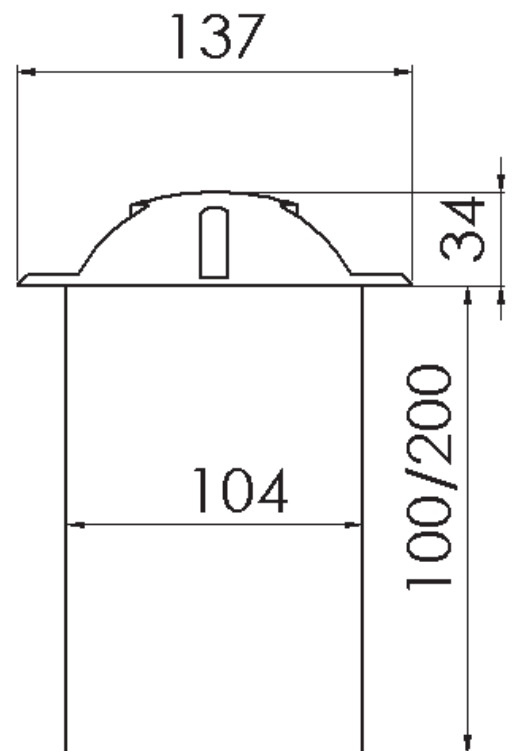

OBLO'

SUB

Nero Black	Cromo Al. grey	Trasparente Transparent	Lampadina Bulb
801010/2	811110/2	861010/2	GU5,3 12V 10W
801020/2	811120/2	861020/2	GU5,3 12V 20W

GLP

Nero Black	Cromo Al. grey	Trasparente Transparent	Lampadina Bulb
802010/2	812110/2	862010/2	GU5,3 12V 10W
802020/2	812120/2	862020/2	GU5,3 12V 20W

GLF

Nero Black	Cromo Al. grey	Trasparente Transparent	Lampadina Lamp
803407/2	813507/2	863407/2	GU10 230V 7W 6000K
803407W/2	813507W/2	863407W/2	GU10 230V 7W 2700K

Schermo in termoplastico per l'installazione dei fari della serie CP SUB, GLP e GLF.

Thermoplastic anti-glare cover for installation of spot series CP SUB, GLP and GLR.

		IP68 - 2 m 1,34 Kg IK 06 - 12 Vac
		IP66 - 1,93 - 2,64 Kg IK 06 - 230/240 Vac

Accessori inclusi
Accessories included

NON IDONEI PER INSTALLAZIONI IN AREE SOGGETTE A TRANSITO INTENSO. NOT SUITABLES FOR INSTALLATION IN HEAVY TRAFFIC AREAS.