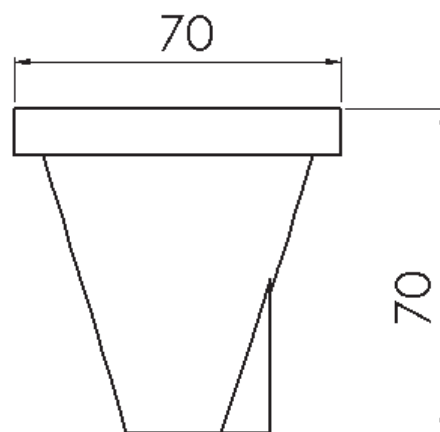

230V ac

IP67 1,82 Kg - IK 06

Accessori inclusi
Accessories included

FLO

Corpo in poliammide nero o cromo, vetro temperato, picchetto di serie. Cavo standard 1,80 mt.

Polyamide body black or "aluminium grey", tempered glass, ground spike included. Standard cable 1,80 mt.